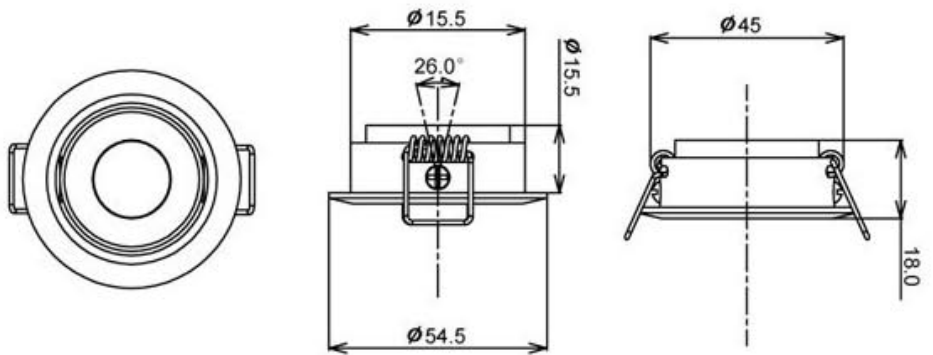

KZ-DL01541845X

Beam Angle

APPLICATIONS

Hotel, museum, theater and bar, shop window, cabinet, restaurant... OEM projects are welcome!

Note: For ordering info, please use item no. + color code

Color Code	Color	Used for	Beam Angle	LED Source
WW	Warm White 2700-3800K	Indoor	15°/30°/45°	Hi-Power
W	White 3800-5000K			
CW	Cool White 5000-7000K			
R	Red			
G	Green			
B	Blue			
A	Amber			

SPECIFICATIONS

- 功率 Power Consumption: 1W, 3W is available.
- 输入电压 Input Voltage: 12VDC, or 110~240VAC
- 恒定电流 Constant Current: 350mA
- 流明 Lumen: 80LM(1W), 120LM(3W)
- 工作温度 Operation Temperature: -20°C~+40°C
- 外壳 Housing: Aluminum
- 尺寸 Size: 54x18mm
- 开口尺寸 Open Hole: 45mm