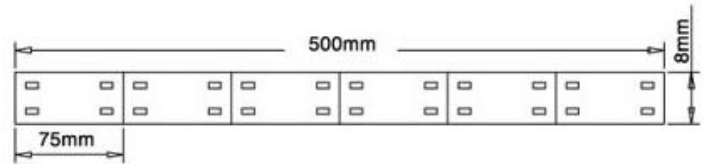

KZ-FS0803WP

Beam Angle

SPECIFICATIONS

- 尺寸规格** Dimension: (Single color) 5000x8x3mm, (RGB) 5000x10x3mm
- 颜色** Color: Red, Green, Blue, White, Amber, RGB, Warm White
- LED种类** Type of LED: TOP LED
- LED数量** Number of LED: (Single color) 60pcs/m, (RGB) 30pcs/m
- 工作电压** Input Voltage: (Single color) max. 4.8W/meter, (RGB) 7.2W/meter
- 功率** Consumption:
- 发光角度** Beaming Angle: 120°
- 防护特性** IP Rate: 65
- 工作温度** Operation Temperature: -20°C~+40°C

APPLICATIONS

Can be bent from different shapes according to the application. It is suitable for scene setting, plazas, parks, entertainment sites, festival lighting, signage, etc.
OEM projects are welcome!