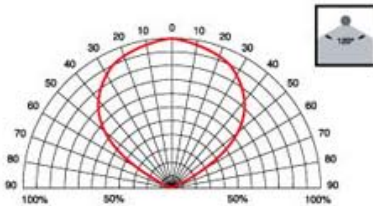

KZ-FS0803WP

Beam Angle

SPECIFICATIONS

- 尺寸规格** Dimension: (Single color) 5000x8x3mm, (RGB) 5000x10x3mm
- 颜色** Color: Red, Green, Blue, White, Amber, RGB, Warm White
- LED种类** Type of LED: TOP LED
- LED数量** Number of LED: (Single color) 60pcs/m, (RGB) 30pcs/m
- 工作电压** Input Voltage: (Single color) max. 4.8W/meter, (RGB) 7.2W/meter
- 功率** Consumption:
- 发光角度** Beaming Angle: 120°
- 防护特性** IP Rate: 65
- 工作温度** Operation Temperature: -20°C~+40°C

APPLICATIONS

Can be bent from different shapes according to the application. It is suitable for scene setting, plazas, parks, entertainment sites, festival lighting, signage, etc.
OEM projects are welcome!