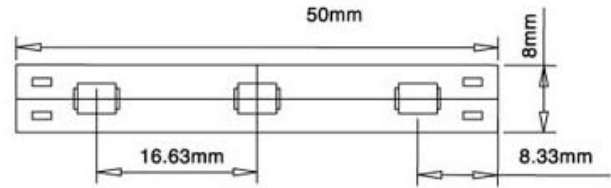

KZ-FS0803WP

Beam Angle

SPECIFICATIONS

- 尺寸规格** Dimension: (Single color) 5000x8x3mm, (RGB) 5000x10x3mm
- 颜色** Color: Red, Green, Blue, White, Amber, RGB, Warm White
- LED种类** Type of LED: TOP LED
- LED数量** Number of LED: (Single color) 60pcs/m, (RGB) 30pcs/m
- 工作电压** Input Voltage: (Single color) max. 4.8W/meter, (RGB) 7.2W/meter
- 功率** Consumption:
- 发光角度** Beaming Angle: 120°
- 防护特性** IP Rate: 65
- 工作温度** Operation Temperature: -20°C~+40°C